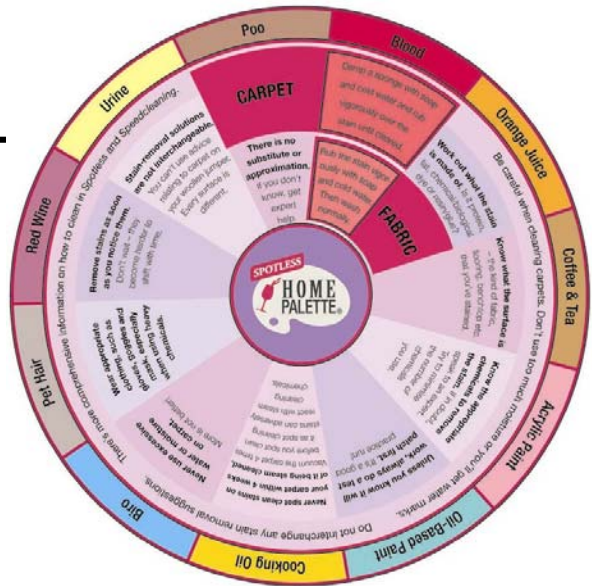

new release

IN STORES: March 2007

STAIN SOLVER WHEEL

Spotless Home Palette

Home Palette © Shannon Lush and Jennifer Fleming
© Australian Broadcasting Corporation

rrp: \$5.95

From the best-selling authors of **SPOTLESS** and **SPEEDCLEANING** comes a fabulous reference wheel - a perfect design for handy storage in the laundry.

An excellent accompaniment to the popular books written by Shannon Lush and Jennifer Fleming, the easy and fun **STAIN SOLVER WHEEL** provides instant information on how to treat the most common household stains.

The **STAIN SOLVER WHEEL** is the first product in Shannon and Jen's newly established Home Palette range to be released. Watch out for the **Weekly Speedclean Magnet Kit**.

SHANNON LUSH appears as a regular guest on radio and television across Australia and New Zealand. She is a fine art restorer who can repair anything, whether it's an expensive antique or a mouldy cushion. She is also a keen collector of handy household hints that she thoroughly tests and modifies to ensure they work. She has never been stumped by a listener's domestic disaster.